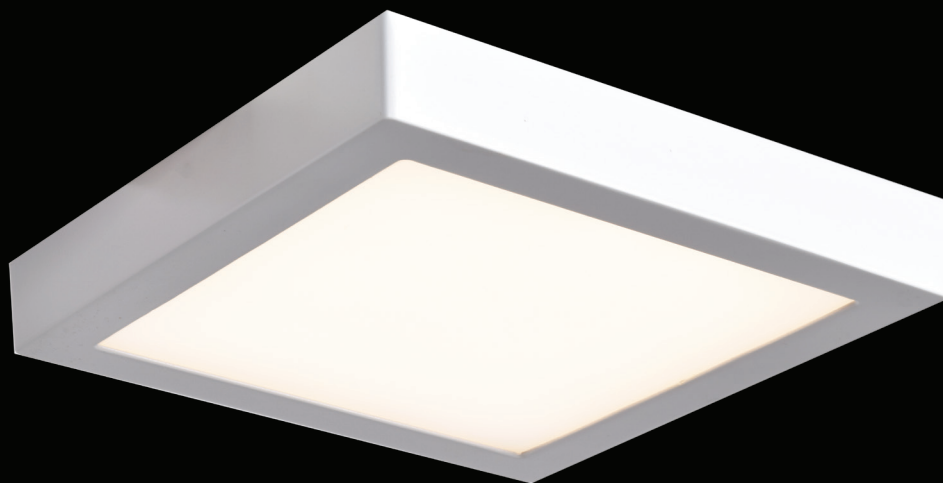

20802LEDD-SILV/ACR

20802LEDD-BRZ/ACR

20802LEDD-WH/ACR

Strike 2.0 Dimmable LED Flush Mount

Finish: BRZ SILV WH	Glass: ACR	Included: SSL Boards	Certifications: Damp, Ceiling			
Model	Wattage	Base	Type	Kelvin	NomLumen	Dimensions
20802LEDD-_/ACR	1ft x 12 W	SSL	90 CRI LED	3000k	960lm	7"(L) x 7"(W) x 1.5"(H)

20803LEDD-SILV/ACR

20803LEDD-BRZ/ACR

20803LEDD-WH/ACR

Strike 2.0 Dimmable LED Flush Mount

Finish: BRZ SILV WH	Glass: ACR	Included: SSL Boards	Certifications: Damp, Ceiling				
Model	Wattage	Base	Type	Kelvin	NomLumen	Dimensions	
20803LEDD-_/ACR	1ft x 16 W	SSL	90 CRI LED	3000k	1280lm	9.5"(L) x 9.5"(W) x 1.5"(H)	