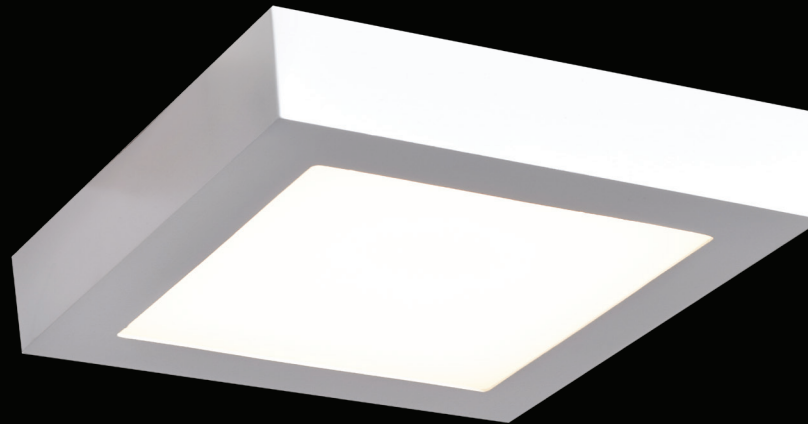

20802LEDD-SILV/ACR

20802LEDD-BRZ/ACR

20802LEDD-WH/ACR

Strike 2.0 Dimmable LED Flush Mount

Finish: BRZ SILV WH	Glass: ACR	Included: SSL Boards	Certifications: Damp, Ceiling			
Model	Wattage	Base	Type	Kelvin	NomLumen	Dimensions
20802LEDD-_/ACR	1ft x 12 W	SSL	90 CRI LED	3000k	960lm	7"(L) x 7"(W) x 1.5"(H)

20803LEDD-SILV/ACR

20803LEDD-BRZ/ACR

20803LEDD-WH/ACR

Strike 2.0 Dimmable LED Flush Mount

Finish: BRZ SILV WH	Glass: ACR	Included: SSL Boards	Certifications: Damp, Ceiling				
Model	Wattage	Base	Type	Kelvin	NomLumen	Dimensions	
20803LEDD-_/ACR	1ft x 16 W	SSL	90 CRI LED	3000k	1280lm	9.5"(L) x 9.5"(W) x 1.5"(H)	